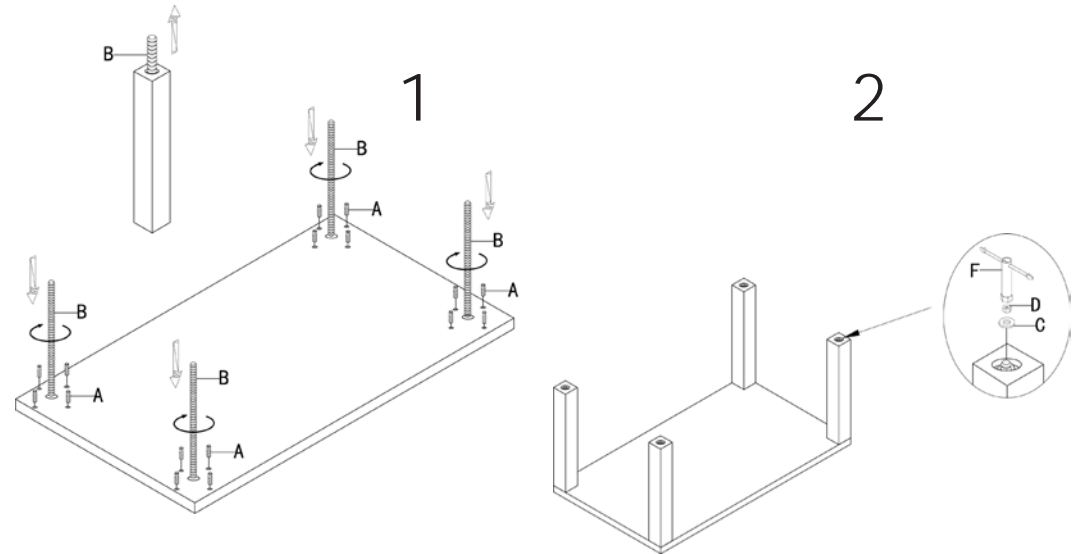

Assembly Instructions

ABBY-63 Dining Table

PLEASE NOTE: Check that you have received all components and hardware before assembling. If you are missing any parts, contact your retailer.

A (8 pcs) 

10 x 30mm

B (4 pcs) 

10 x 723mm

C (4 pcs) 

M35 x 2mm

D (4 pcs) 

M10mm

E (4 pcs) 

M50 x 15mm

F (1 pc) 

M10mm

During assembly, hand tighten screws only. When all screws are in place, then tighten completely.