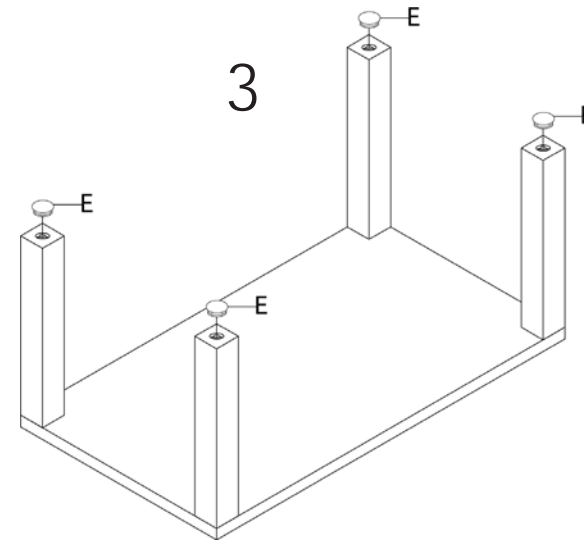

Assembly Instructions

ABBY-63 Dining Table

PLEASE NOTE: Check that you have received all components and hardware before assembling. If you are missing any parts, contact your retailer.

A (8 pcs) 

10 x 30mm

B (4 pcs) 

10 x 723mm

C (4 pcs) 

M35 x 2mm

D (4 pcs) 

M10mm

E (4 pcs) 

M50 x 15mm

F (1 pc) 

M10mm

During assembly, hand tighten screws only. When all screws are in place, then tighten completely.