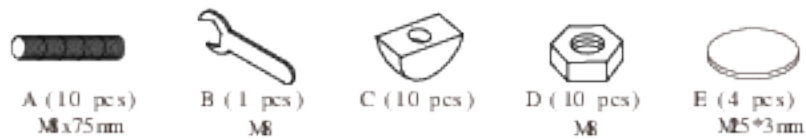

Assembly Instructions

PLEASE NOTE: Check that you have received all components and hardware before assembling. If you are missing any parts, contact your retailer.