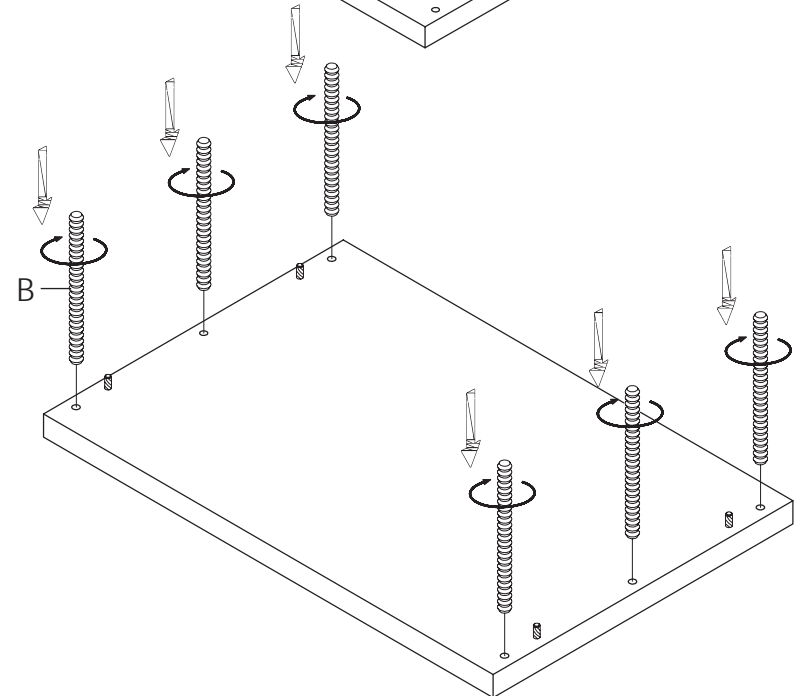

Assembly Instructions

ABBY Side Table

PLEASE NOTE: Check that you have received all components and hardware before assembling. If you are missing any parts, contact your retailer.

1

2

A (4 pcs)
Ø8 X 30mm

B (6 pcs)
Ø8 X 472mm

C (6 pcs)
M22 x 1.5mm

D (6 pcs)
M8mm

E (1 pc)
M8mm

During assembly, hand tighten screws only. When all screws are in place, then tighten completely.

Assembly Instructions

ABBY Side Table

PLEASE NOTE: Check that you have received all components and hardware before assembling. If you are missing any parts, contact your retailer.

3

A (4 pcs)
Ø8 X 30mm

B (6 pcs)
Ø8 X 472mm

C (6 pcs)
M22 x 1.5mm

D (6 pcs)
M8mm

E (1 pc)
M8mm

During assembly, hand tighten screws only. When all screws are in place, then tighten completely.