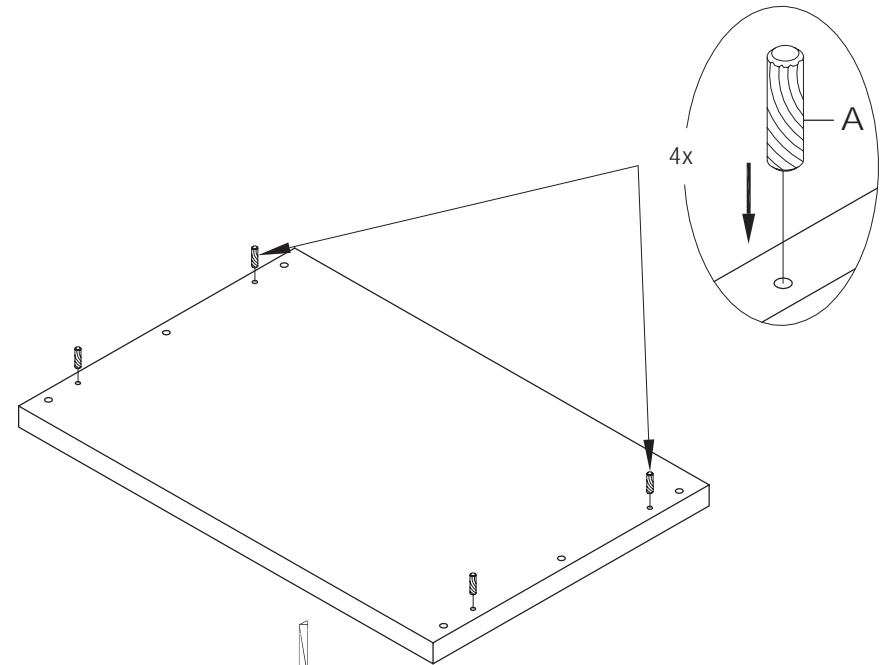

Assembly Instructions

ABBY Side Table

PLEASE NOTE: Check that you have received all components and hardware before assembling. If you are missing any parts, contact your retailer.

1

2

A (4 pcs)
Ø8 X 30mm

B (6 pcs)
Ø8 X 472mm

C (6 pcs)
M22 x 1.5mm

D (6 pcs)
M8mm

E (1 pc)
M8mm

During assembly, hand tighten screws only. When all screws are in place, then tighten completely.

Assembly Instructions

ABBY Side Table

PLEASE NOTE: Check that you have received all components and hardware before assembling. If you are missing any parts, contact your retailer.

3

A (4 pcs)
Ø8 X 30mm

B (6 pcs)
Ø8 X 472mm

C (6 pcs)
M22 x 1.5mm

D (6 pcs)
M8mm

E (1 pc)
M8mm

During assembly, hand tighten screws only. When all screws are in place, then tighten completely.