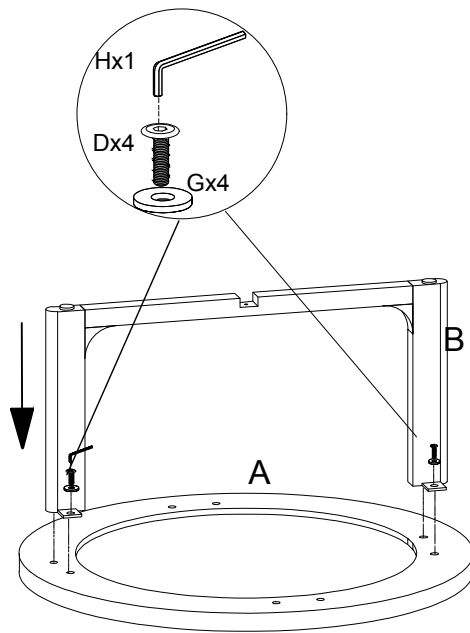

Step:1

Step:2