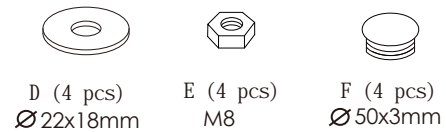

Assembly Instructions

ABBY-57 Bench

PLEASE NOTE: Check that you have received all components and hardware before assembling. If you are missing any parts, contact your retailer.

1.

2.

- | | | |
|---|---|---|
|  |  |  |
| A (8 pcs)
Ø 8x30mm | B (4 pcs)
M8x440mm | C (1 pcs)
M8 |
|  |  |  |
| D (4 pcs)
Ø 22x18mm | E (4 pcs)
M8 | F (4 pcs)
Ø 50x3mm |

During assembly, hand tighten screws only. When the screws are in place, tighten completely.

Assembly Instructions

ABBY-57 Bench

PLEASE NOTE: Check that you have received all components and hardware before assembling. If you are missing any parts, contact your retailer.

3.

A (8 pcs)
Ø 8x30mm

B (4 pcs)
M8x440mm

C (1 pcs)
M8

D (4 pcs)
Ø 22x18mm

E (4 pcs)
M8

F (4 pcs)
Ø 50x3mm

During assembly, hand tighten screws only. When the screws are in place, tighten completely.