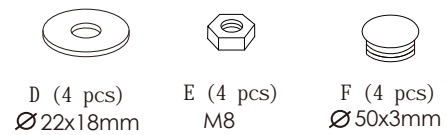

Assembly Instructions

ABBY-57 Bench

PLEASE NOTE: Check that you have received all components and hardware before assembling. If you are missing any parts, contact your retailer.

During assembly, hand tighten screws only. When the screws are in place, tighten completely.

Assembly Instructions

ABBY-57 Bench

PLEASE NOTE: Check that you have received all components and hardware before assembling. If you are missing any parts, contact your retailer.

1.

2.

- | | | |
|---|---|---|
|  |  |  |
| A (8 pcs)
Ø 8x30mm | B (4 pcs)
M8x440mm | C (1 pcs)
M8 |
|  |  |  |
| D (4 pcs)
Ø 22x18mm | E (4 pcs)
M8 | F (4 pcs)
Ø 50x3mm |

3.

A (8 pcs)
Ø 8x30mm

B (4 pcs)
M8x440mm

C (1 pcs)
M8

D (4 pcs)
Ø 22x18mm

E (4 pcs)
M8

F (4 pcs)
Ø 50x3mm

During assembly, hand tighten screws only. When the screws are in place, tighten completely.