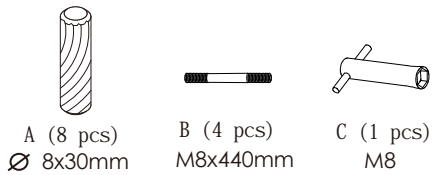

Assembly Instructions

ABBY-57 Bench

PLEASE NOTE: Check that you have received all components and hardware before assembling. If you are missing any parts, contact your retailer.

During assembly, hand tighten screws only. When the screws are in place, tighten completely.

Assembly Instructions

ABBY-57 Bench

PLEASE NOTE: Check that you have received all components and hardware before assembling. If you are missing any parts, contact your retailer.

1.

2.

- | | | |
|---|---|---|
|  |  |  |
| A (8 pcs)
Ø 8x30mm | B (4 pcs)
M8x440mm | C (1 pcs)
M8 |
|  |  |  |
| D (4 pcs)
Ø 22x18mm | E (4 pcs)
M8 | F (4 pcs)
Ø 50x3mm |

3.

A (8 pcs)
Ø 8x30mm

B (4 pcs)
M8x440mm

C (1 pcs)
M8

D (4 pcs)
Ø 22x18mm

E (4 pcs)
M8

F (4 pcs)
Ø 50x3mm

During assembly, hand tighten screws only. When the screws are in place, tighten completely.