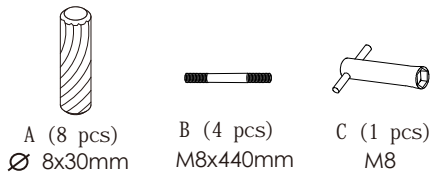

Assembly Instructions

ABBY-57 Bench

PLEASE NOTE: Check that you have received all components and hardware before assembling. If you are missing any parts, contact your retailer.

1.

2.

- | | | |
|---|---|---|
|  |  |  |
| A (8 pcs)
Ø 8x30mm | B (4 pcs)
M8x440mm | C (1 pcs)
M8 |
|  |  |  |
| D (4 pcs)
Ø 22x18mm | E (4 pcs)
M8 | F (4 pcs)
Ø 50x3mm |

During assembly, hand tighten screws only. When the screws are in place, tighten completely.

Assembly Instructions

ABBY-57 Bench

PLEASE NOTE: Check that you have received all components and hardware before assembling. If you are missing any parts, contact your retailer.

3.

A (8 pcs)
Ø 8x30mm

B (4 pcs)
M8x440mm

C (1 pcs)
M8

D (4 pcs)
Ø 22x18mm

E (4 pcs)
M8

F (4 pcs)
Ø 50x3mm

During assembly, hand tighten screws only. When the screws are in place, tighten completely.