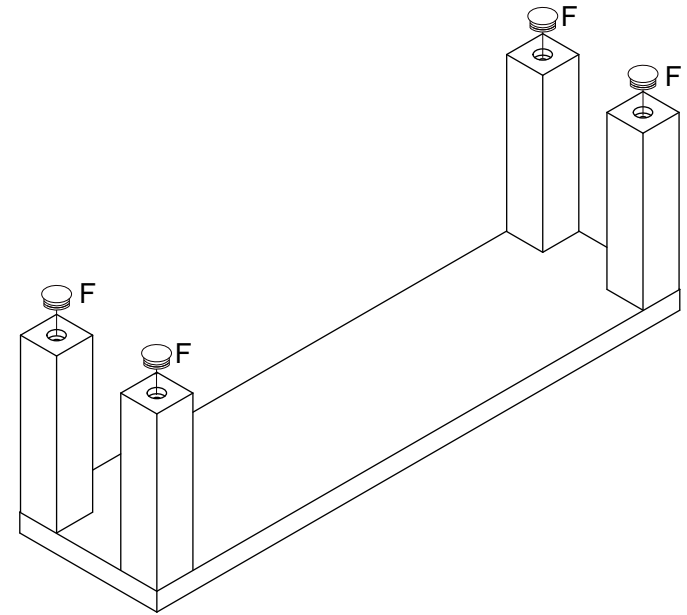

Assembly Instructions

ABBY-57 Bench

PLEASE NOTE: Check that you have received all components and hardware before assembling. If you are missing any parts, contact your retailer.

1.

2.

- | | | |
|---|---|---|
|  |  |  |
| A (8 pcs)
Ø 8x30mm | B (4 pcs)
M8x440mm | C (1 pcs)
M8 |
|  |  |  |
| D (4 pcs)
Ø 22x18mm | E (4 pcs)
M8 | F (4 pcs)
Ø 50x3mm |

During assembly, hand tighten screws only. When the screws are in place, tighten completely.

Assembly Instructions

ABBY-57 Bench

PLEASE NOTE: Check that you have received all components and hardware before assembling. If you are missing any parts, contact your retailer.

3.

A (8 pcs)
Ø 8x30mm

B (4 pcs)
M8x440mm

C (1 pcs)
M8

D (4 pcs)
Ø 22x18mm

E (4 pcs)
M8

F (4 pcs)
Ø 50x3mm

During assembly, hand tighten screws only. When the screws are in place, tighten completely.